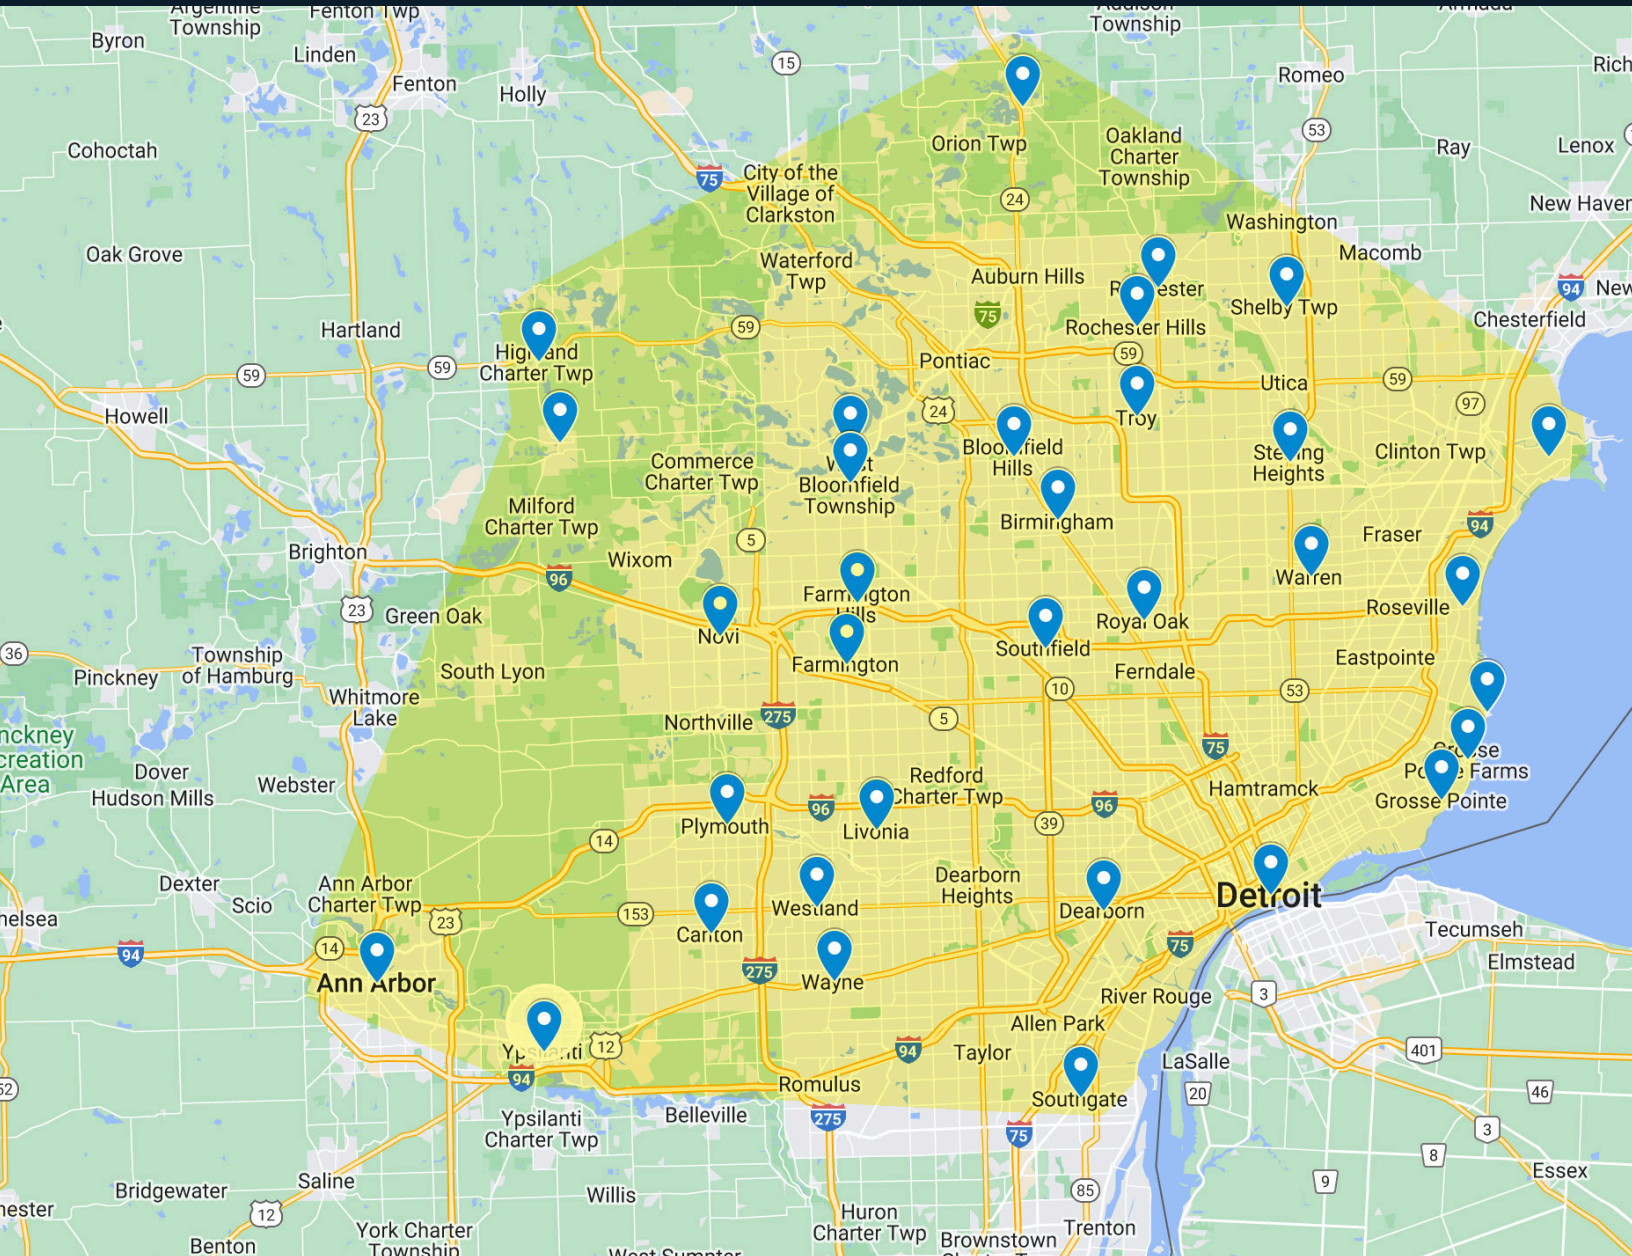

# DELIVERY AREA

---

## Wisconsin

 Location with delivery 1 day per week

 Location with delivery 2 days per week

**Boelter™**

1.800.BOELTER | [boelter.com](http://boelter.com)

N22W23685 Ridgeview Pkwy W | Waukesha WI 53188

V1 2023.05.30

## DELIVERY AREA Illinois

 Location with delivery 1 day per week

 Location with delivery 2 days per week

## DELIVERY AREA Michigan

 Location with delivery 1 day per week

 Location with delivery 2 days per week