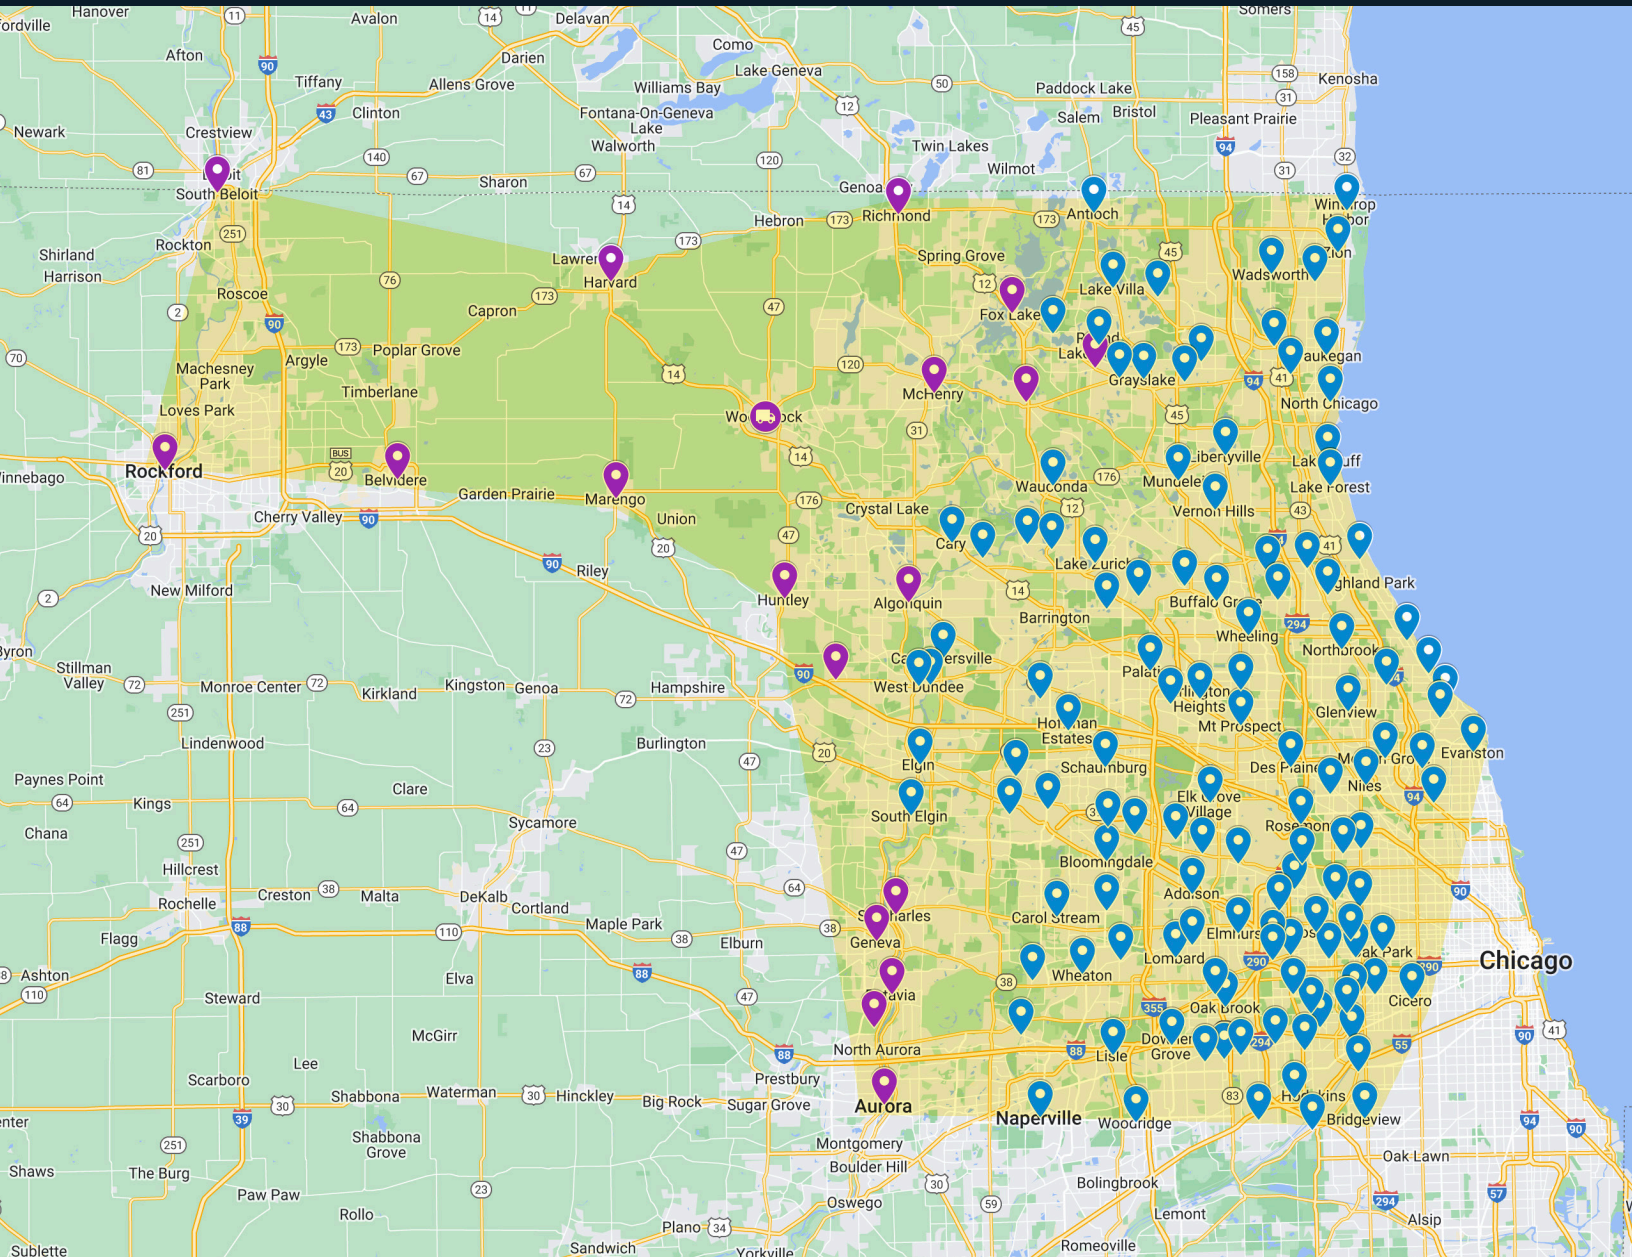

# DELIVERY AREA

---

## Wisconsin

 Location with delivery 1 day per week

 Location with delivery 2 days per week

**Boelter™**

1.800.BOELTER | [boelter.com](http://boelter.com)

N22W23685 Ridgeview Pkwy W | Waukesha WI 53188

V1 2023.05.30

## DELIVERY AREA Illinois

 Location with delivery 1 day per week

 Location with delivery 2 days per week

## DELIVERY AREA Michigan

 Location with delivery 1 day per week

 Location with delivery 2 days per week