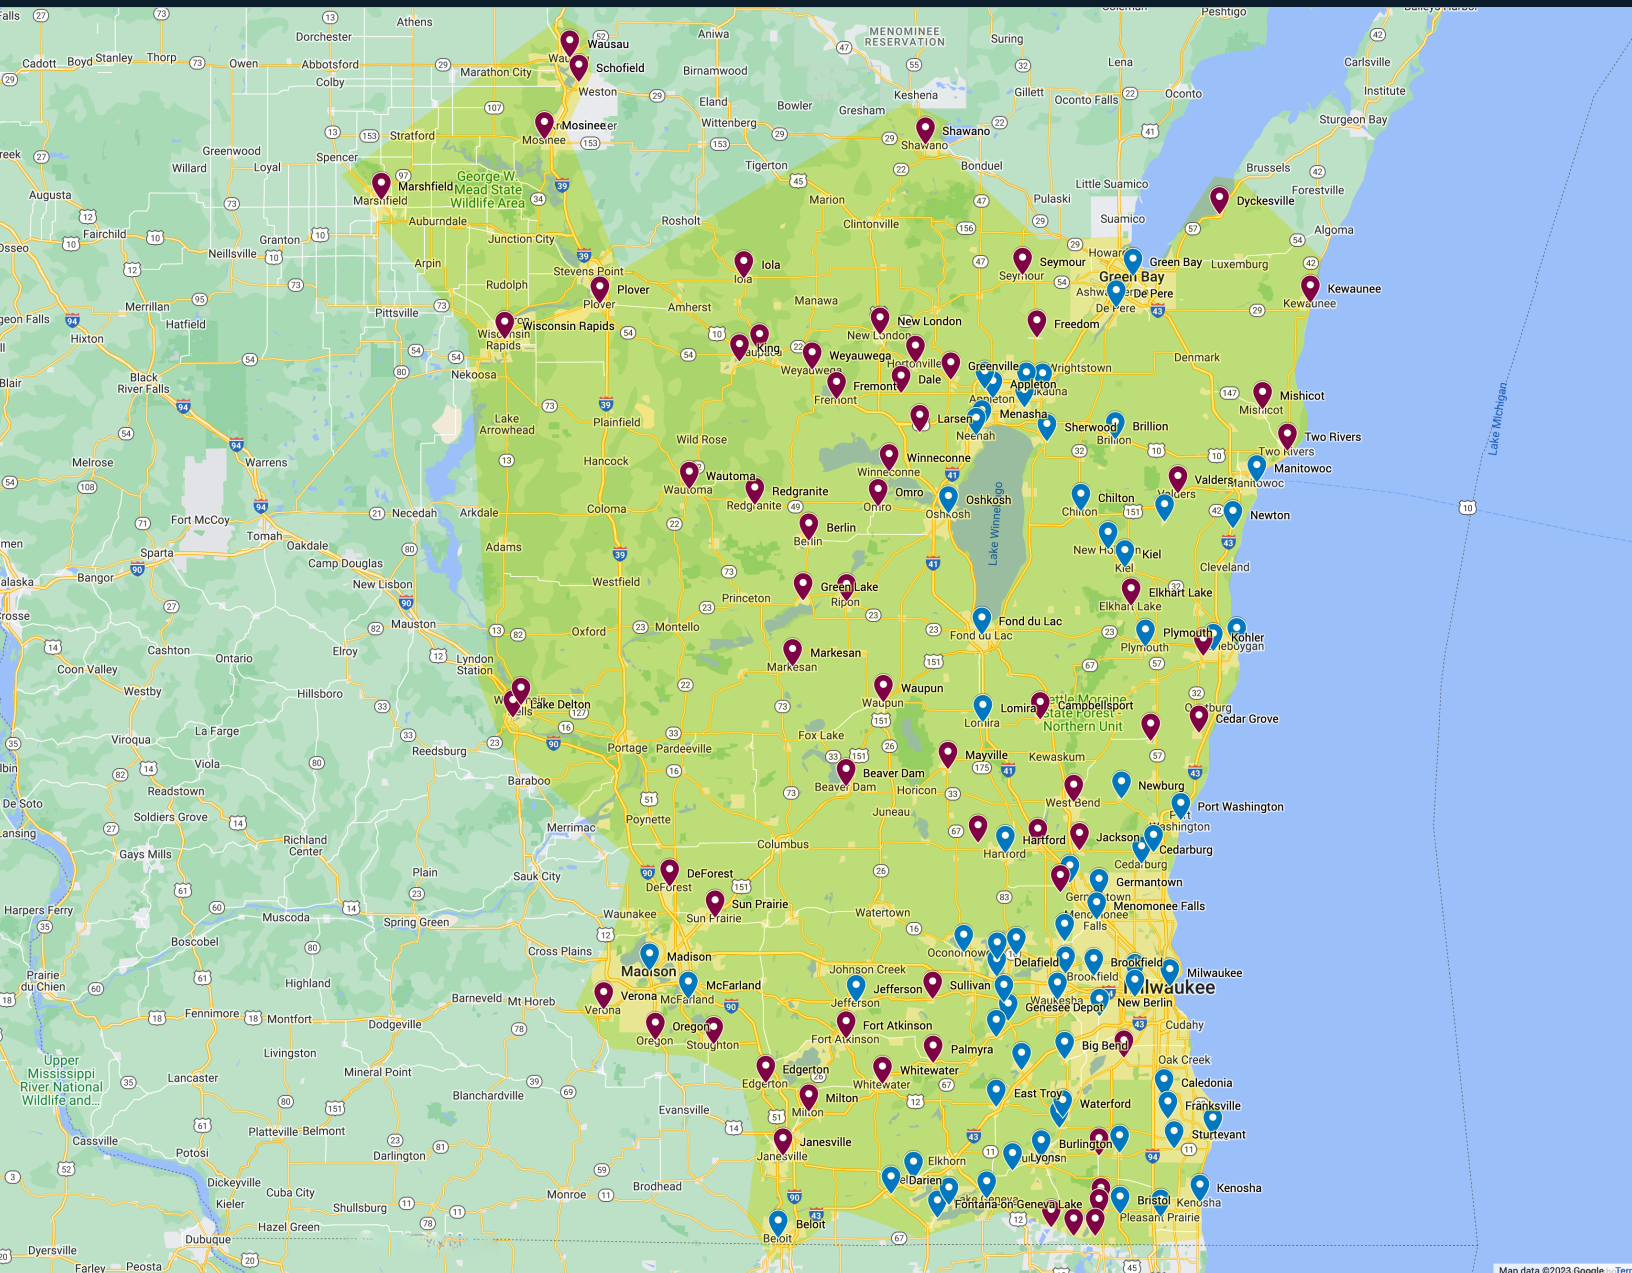

# DELIVERY AREA

---

## Wisconsin

 Location with delivery 1 day per week

 Location with delivery 2 days per week

**Boelter™**

1.800.BOELTER | [boelter.com](http://boelter.com)

N22W23685 Ridgeview Pkwy W | Waukesha WI 53188

V1 2023.05.30

## DELIVERY AREA Illinois

 Location with delivery 1 day per week

 Location with delivery 2 days per week

## DELIVERY AREA Michigan

 Location with delivery 1 day per week

 Location with delivery 2 days per week